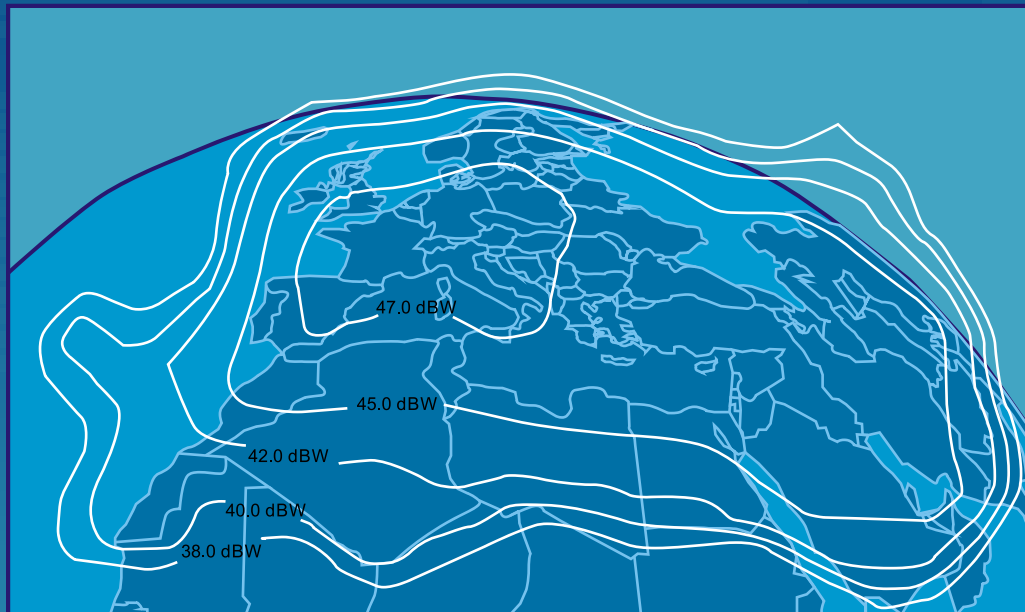

EUTELSAT W2A

Typical widebeam coverage at 10° East

Orbital Location - 10° East

W2A offers Ku-band capacity for video, broadband and telecommunications services in Europe, Africa and the Middle East, and C-band capacity for services across Africa.